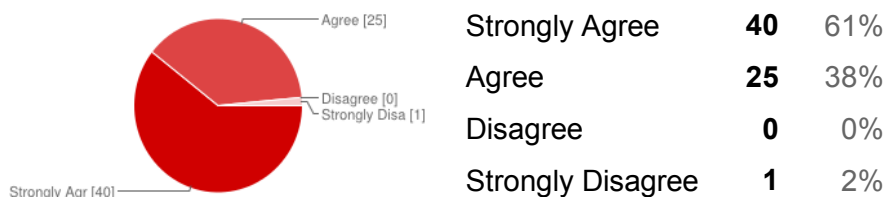

2. On this course, the seminars/workshops were interactive and engaging.