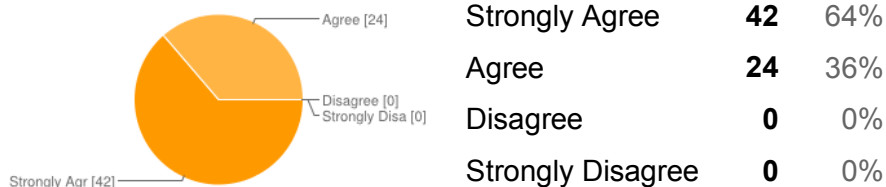

Co-operative and Social Enterprise Summer Schools (2010 – 2013)

Hosted by Sheffield Business School - Participant Feedback

Participants: 96

Survey Responses: 66

Response Rate: 68.8%

1. On this course, the lectures helped me to understand the subject.