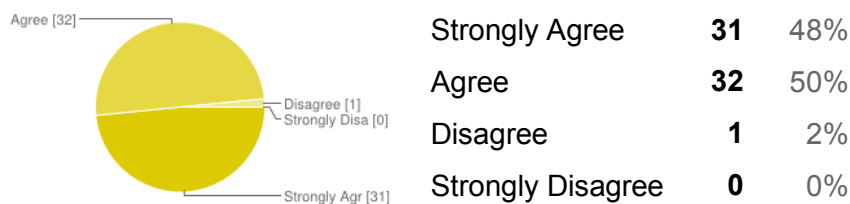

3. On this course, I have developed new skills and knowledge that will be relevant to my future career/employment.

4. The staff on this course were enthusiastic about what they were teaching.